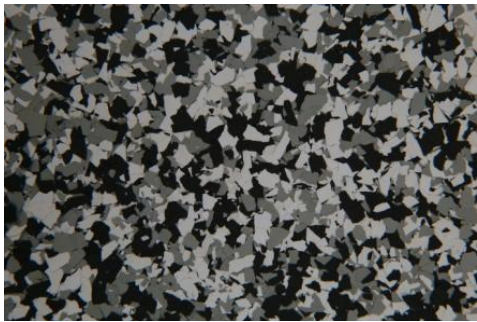

The MJA Company

Buffalo: 716-831-7091 Rochester: 585 713-5808 Fax: 716-835-0600

¼ Inch Flake Color Chart

Grey

Saddle Tan

Green

Tuxedo

Chocolate

Blue

Granite

Brown

Sapphire

Dolphin

Light Grey

Red Rock

Samples are representative of flake color combinations only!