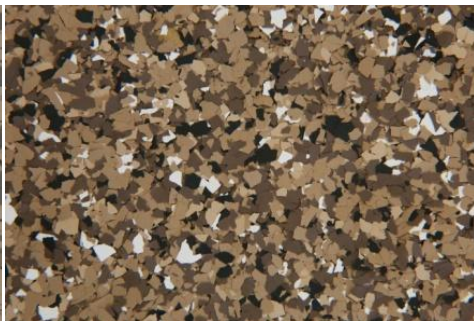

The MJA Company

Buffalo: 716-831-7091 Rochester: 585 713-5808 Fax: 716-835-0600

¼ Inch Flake Color Chart

Grey

Saddle Tan

Green

Tuxedo

Chocolate

Blue

Granite

Brown

Sapphire

Dolphin

Light Grey

Red Rock

Samples are representative of flake color combinations only!