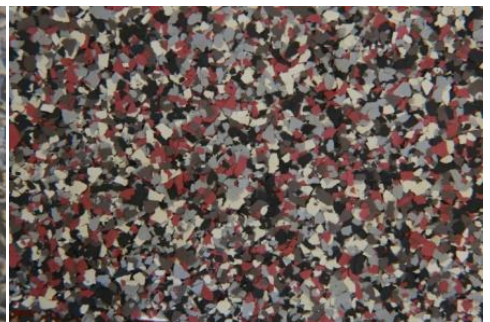

The MJA Company

Buffalo: 716-831-7091 Rochester: 585 713-5808 Fax: 716-835-0600

¼ Inch Flake Color Chart

Grey

Saddle Tan

Green

Tuxedo

Chocolate

Blue

Granite

Brown

Sapphire

Dolphin

Light Grey

Red Rock

Samples are representative of flake color combinations only!