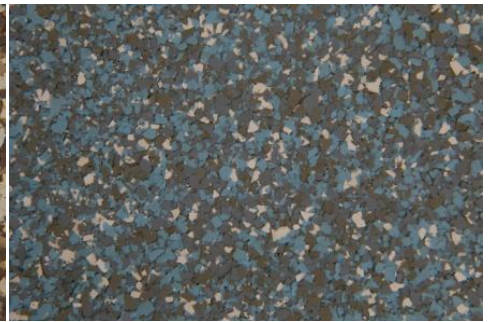

The MJA Company

Buffalo: 716-831-7091 Rochester: 585 713-5808 Fax: 716-835-0600

¼ Inch Flake Color Chart

Grey

Saddle Tan

Green

Tuxedo

Chocolate

Blue

Granite

Brown

Sapphire

Dolphin

Light Grey

Red Rock

Samples are representative of flake color combinations only!