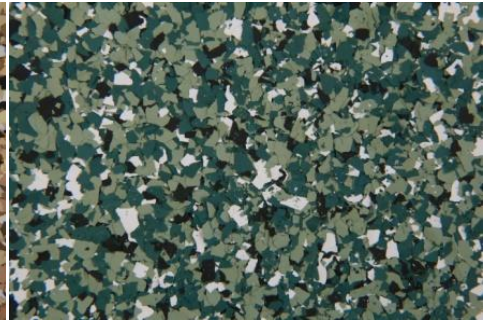

The MJA Company

Buffalo: 716-831-7091 Rochester: 585 713-5808 Fax: 716-835-0600

¼ Inch Flake Color Chart

Grey

Saddle Tan

Green

Tuxedo

Chocolate

Blue

Granite

Brown

Sapphire

Dolphin

Light Grey

Red Rock

Samples are representative of flake color combinations only!