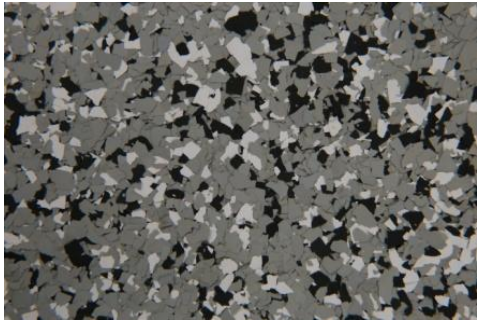

The MJA Company

Buffalo: 716-831-7091 Rochester: 585 713-5808 Fax: 716-835-0600

¼ Inch Flake Color Chart

Grey

Saddle Tan

Green

Tuxedo

Chocolate

Blue

Granite

Brown

Sapphire

Dolphin

Light Grey

Red Rock

Samples are representative of flake color combinations only!