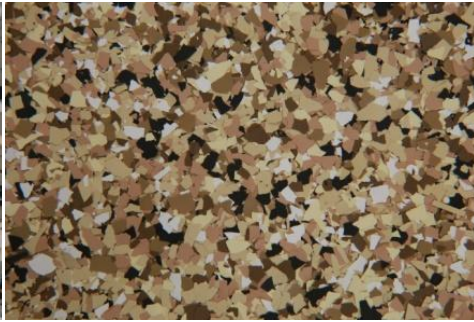

The MJA Company

Buffalo: 716-831-7091 Rochester: 585 713-5808 Fax: 716-835-0600

¼ Inch Flake Color Chart

Grey

Saddle Tan

Green

Tuxedo

Chocolate

Blue

Granite

Brown

Sapphire

Dolphin

Light Grey

Red Rock

Samples are representative of flake color combinations only!