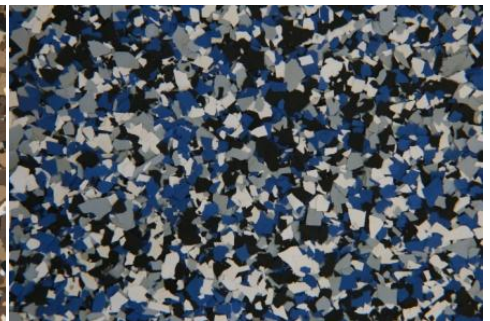

The MJA Company

Buffalo: 716-831-7091 Rochester: 585 713-5808 Fax: 716-835-0600

¼ Inch Flake Color Chart

Grey

Saddle Tan

Green

Tuxedo

Chocolate

Blue

Granite

Brown

Sapphire

Dolphin

Light Grey

Red Rock

Samples are representative of flake color combinations only!